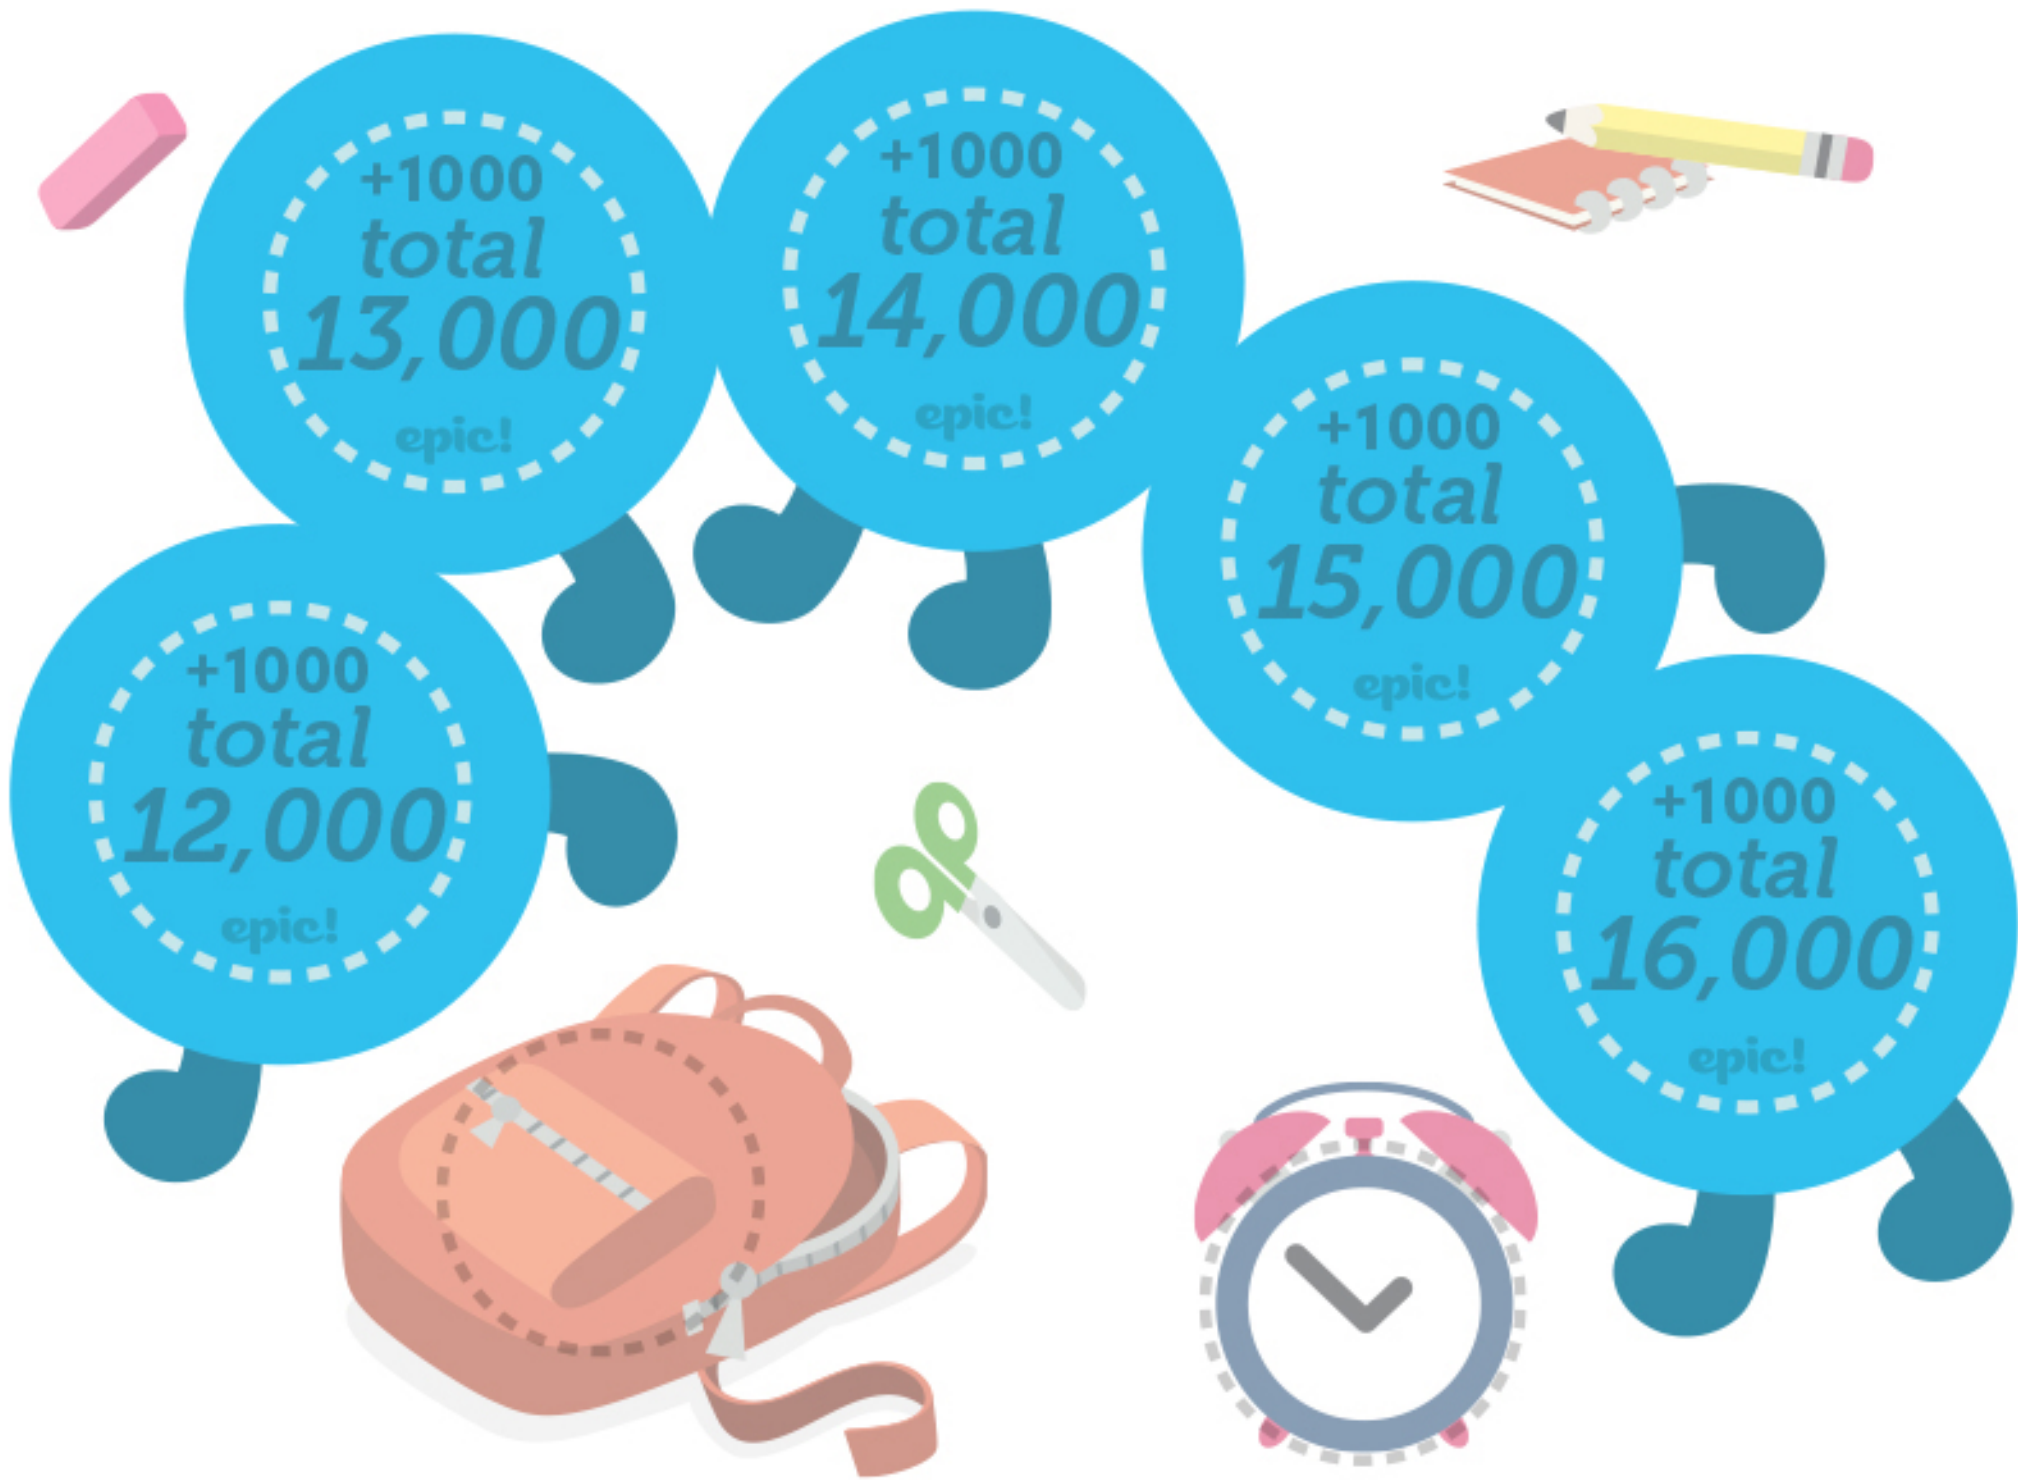

+250
total
2,500
epic!

+250
total
2,750
epic!

+250
total
3,000
epic!

+250
total
2,250
epic!

+250
total
3,250
epic!

★ +bonus digital craft ★

epic!

+500
total
6,000
epic!

+500
total
9,500
epic!

+1000
total
11,000
epic!

+500
total
10,000
epic!

★ +Ice Cream Party ★

epic!

+1000
total
13,000
epic!

+1000
total
14,000
epic!

+1000
total
15,000
epic!