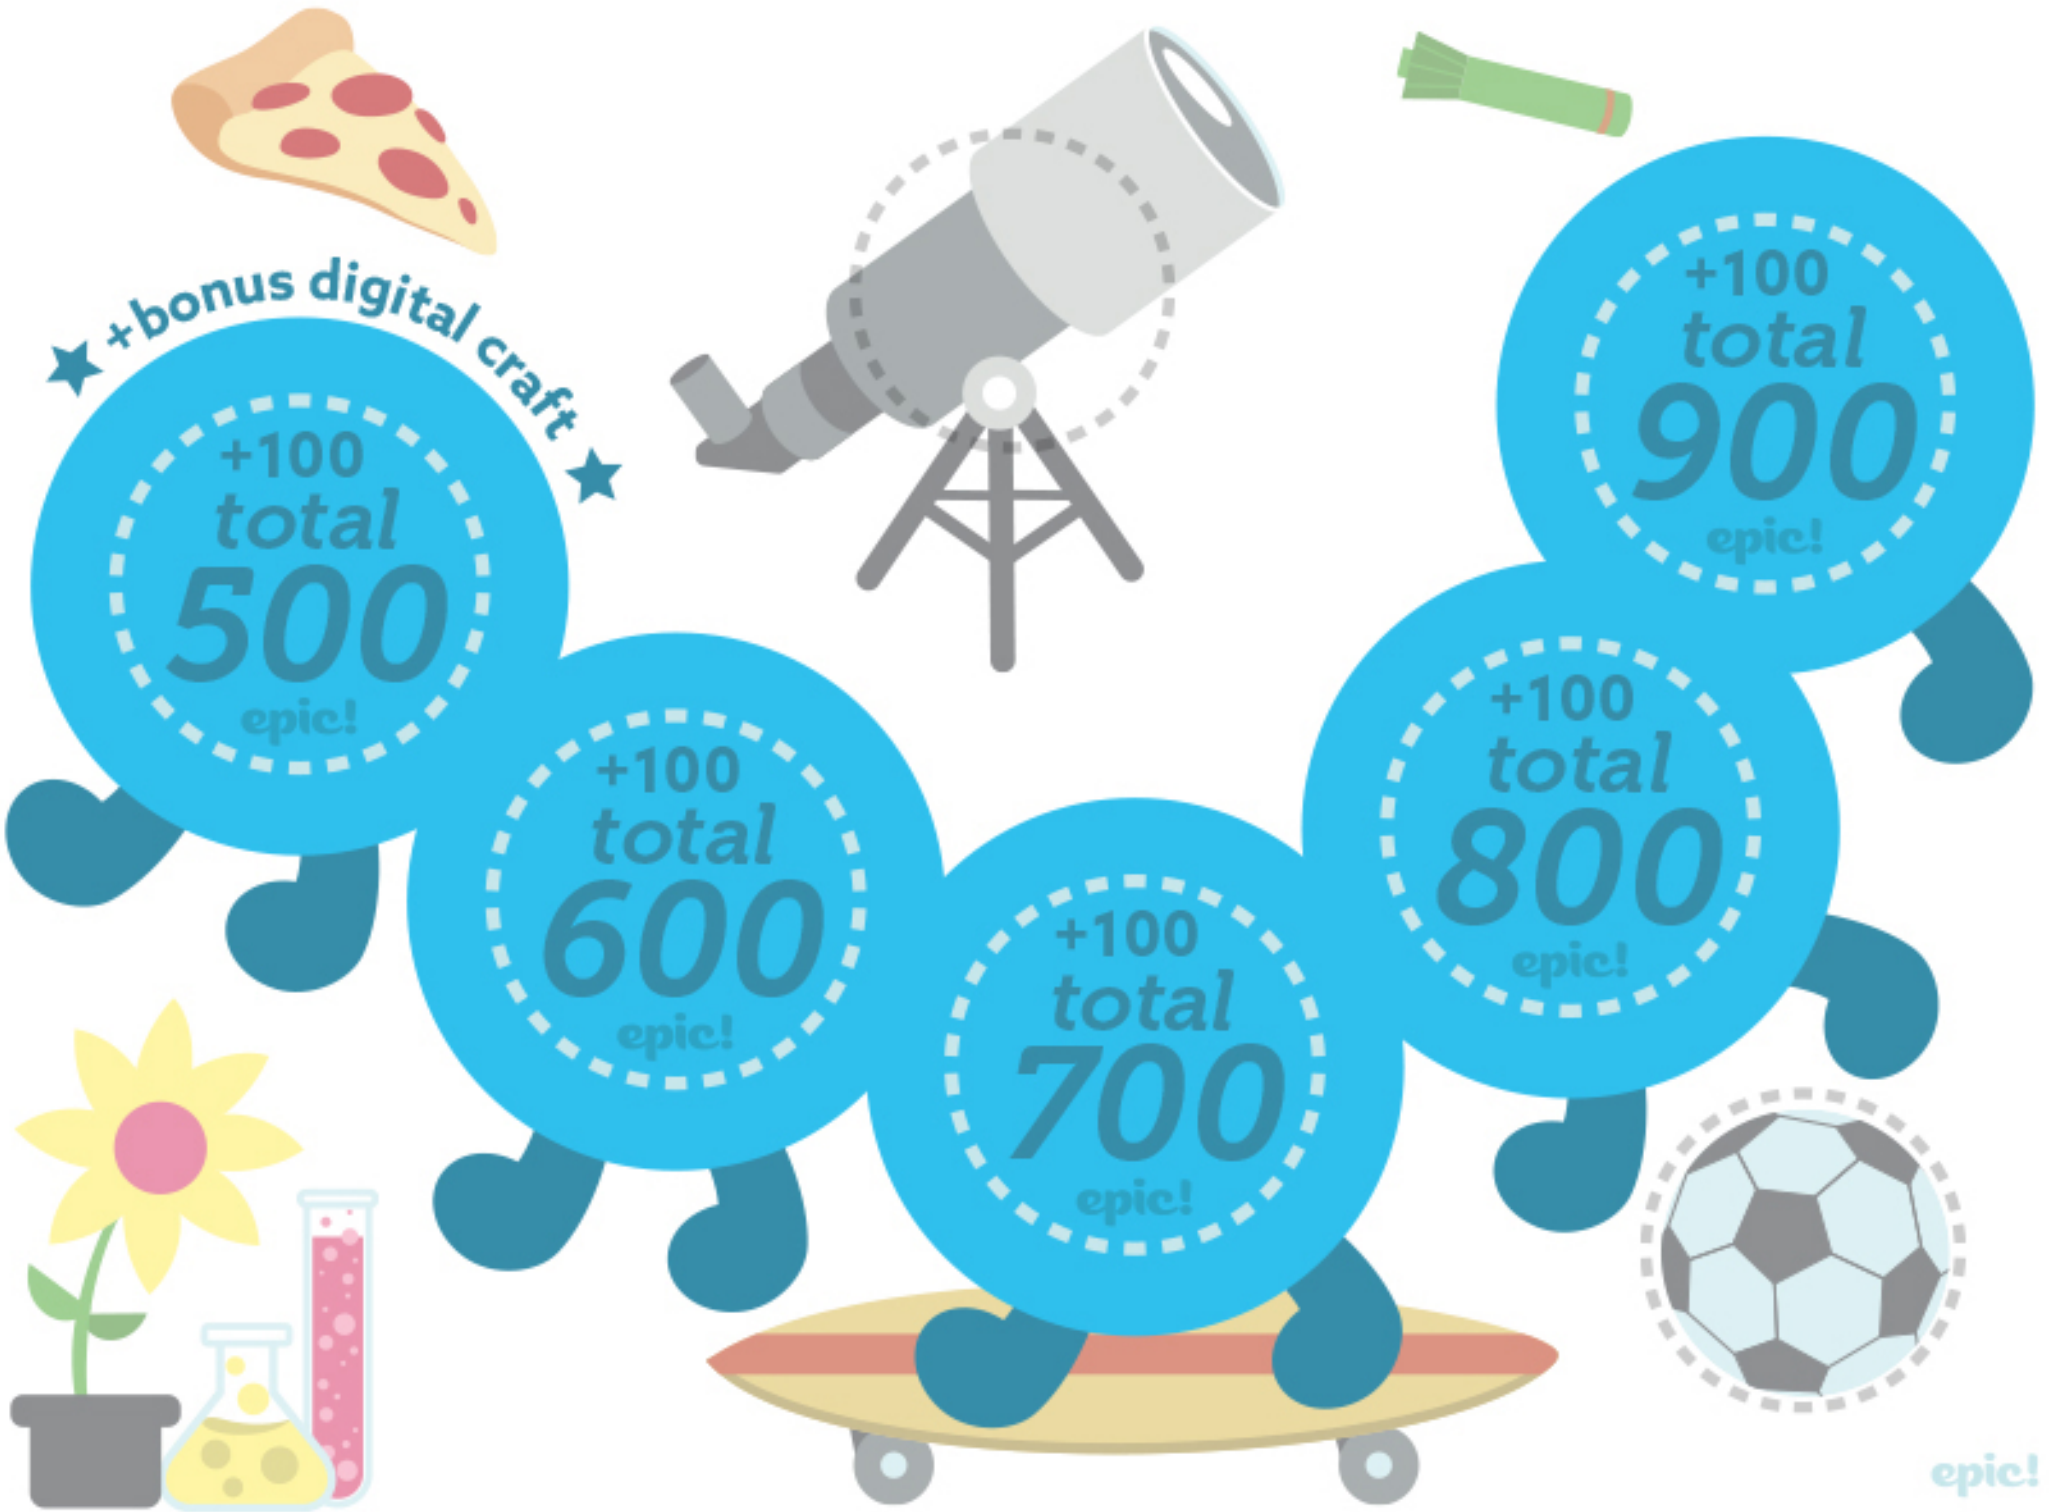

2017-2018 Class Reading Progress

epic!

epic!

★ +bonus digital craft ★

+100
total
500
epic!

+100
total
600
epic!

+100
total
700
epic!

+100
total
800
epic!

+100
total
900
epic!

epic!

+200
total
1,100
epic!

+200
total
1,500
epic!

+250
total
1,750
epic!

+250
total
2,000
epic!

+200
total
1,300
epic!

Whoopee
epic!

+250
total
2,500
epic!

+250
total
2,750
epic!

+250
total
3,000
epic!

+250
total
2,250
epic!

+250
total
3,250
epic!

★ +bonus digital craft ★

epic!

+500
total
6,000
epic!

+500
total
9,500
epic!

+1000
total
11,000
epic!

+500
total
10,000
epic!

★ +Ice Cream Party ★

epic!

+1000
total
13,000
epic!

+1000
total
14,000
epic!

+1000
total
15,000
epic!